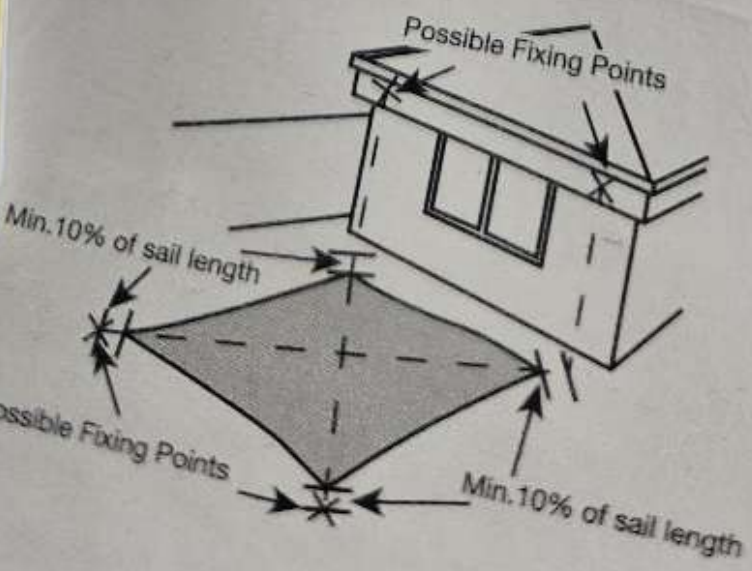

Constructions

(Square/Rectangle Sails)
(Hyperbolic Parabola) Twist
two diagonal high posts, and
sided

(Picture 1)

(Picture 2)

the shade sails lowers points, ensure the

Select

There is an
You can see
These are

Installation

Connection fix
points as requ
face towards t
tightly secured
mounting point
sail out and u

Tensioning

Connecting all
stretch the sha
this with a turn
adjustment. Sto
rigid with a little
tensioning.