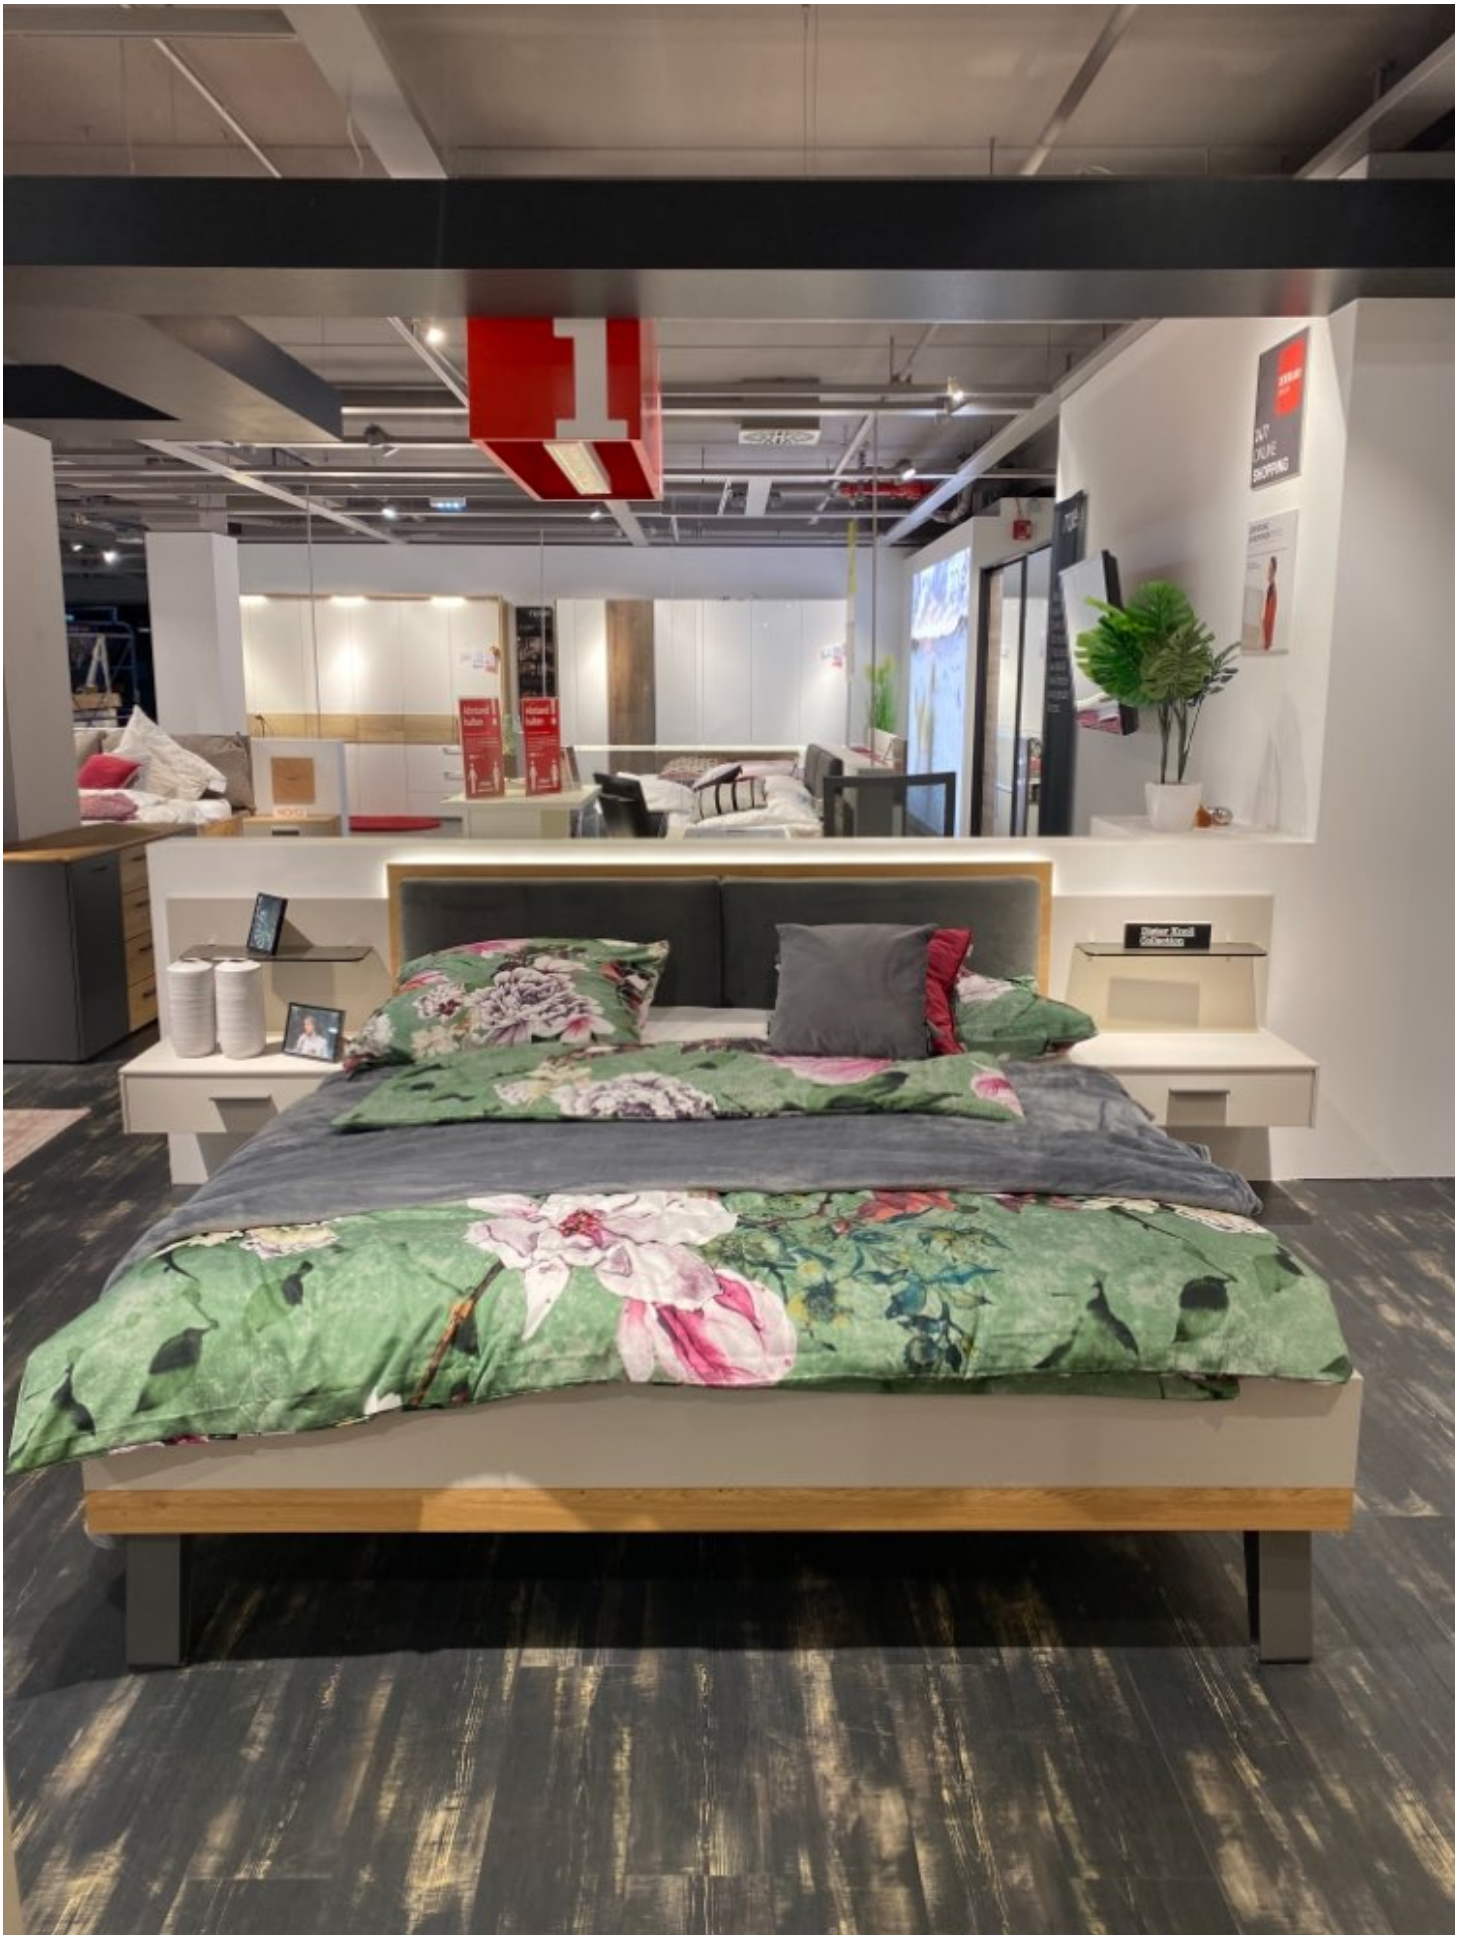

Artikel-Standort

Straße	Neckargartacher Str. 120
PLZ	74080
Ort, Land	Heilbronn , Deutschland

A photograph of a modern, white bedside table from the Dieter Knoll Collection. The table features a glass shelf at the top, a large open drawer with a light-colored handle, and a light-colored panel below the shelf. To the left, a bed with a grey headboard and a floral patterned pillow is visible. In the background, a white vase with greenery sits on a white surface. The setting appears to be a showroom or exhibition space with a dark wood floor and a white wall.