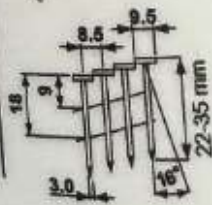

**Paslode**

**IM45 CW Lithium  
Gas coil nailer**

Code : 018601

Made in Europe

**16° COIL**

**Welded-wire Coil nails**

An ITW Company - Route de Lyon - BP104  
26501 Bourg-Les-Valence - Cedex France

**Paslode**  
Impulse