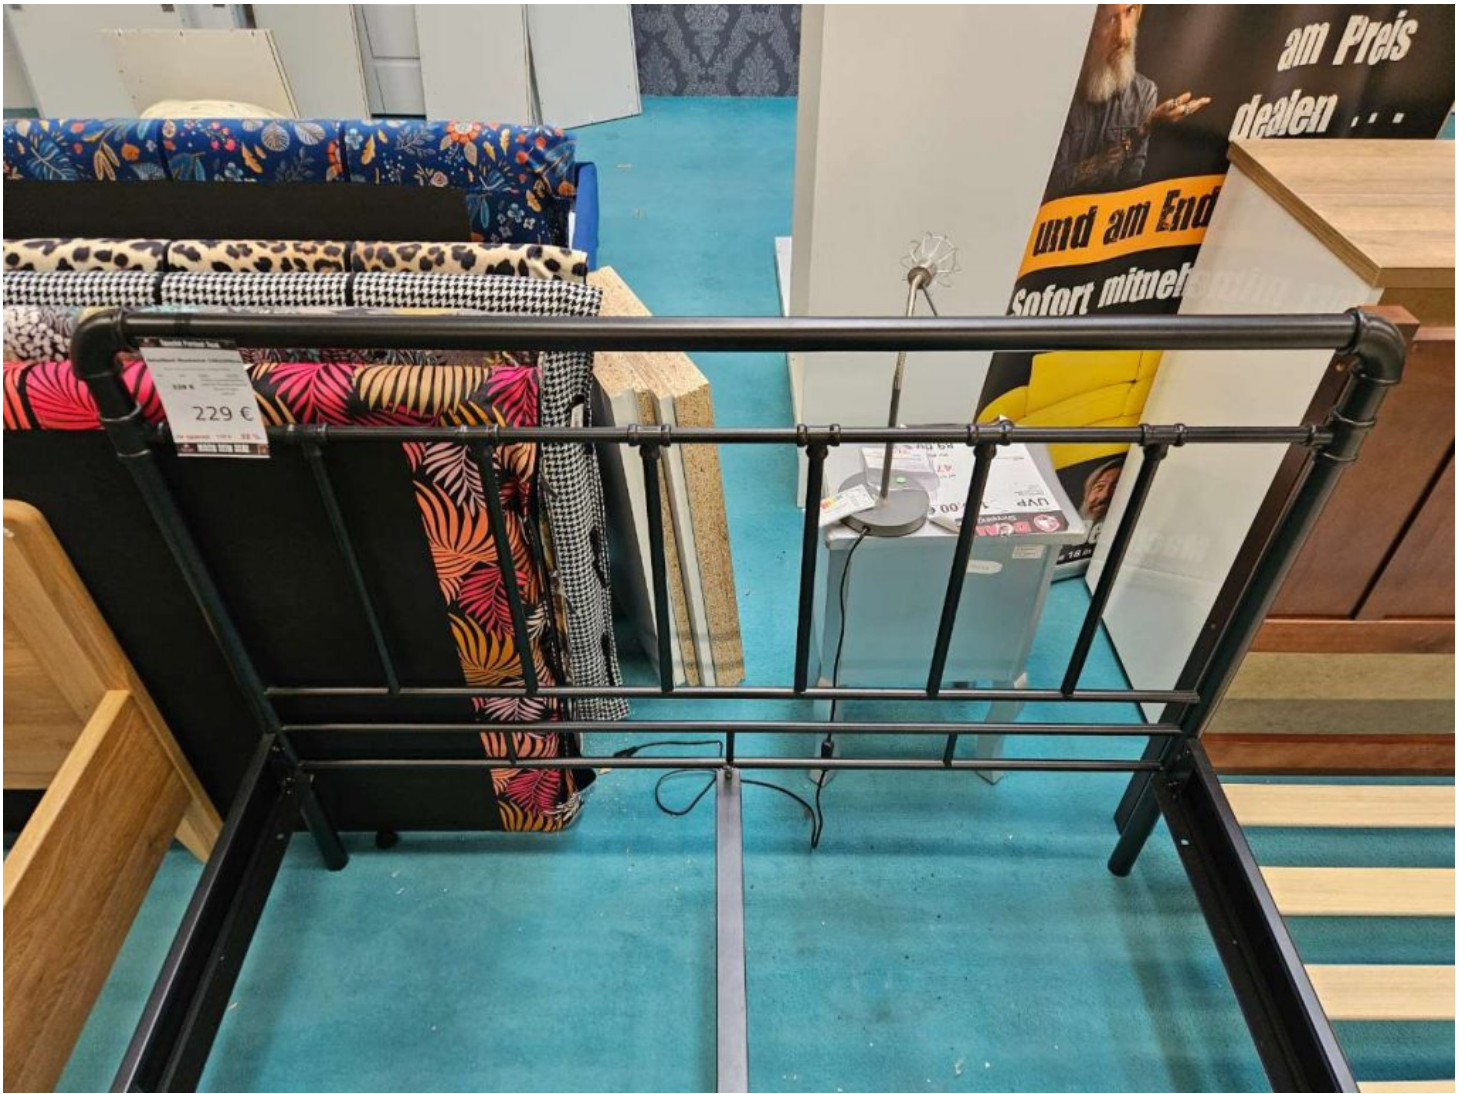

Special Partner Deal

Metallbett Nantwich 140x200cm

B/L/H 147,5x206,5x110cm, schwarz-Metall

UVP

H94

ArtNr:

416702

~~339 €~~