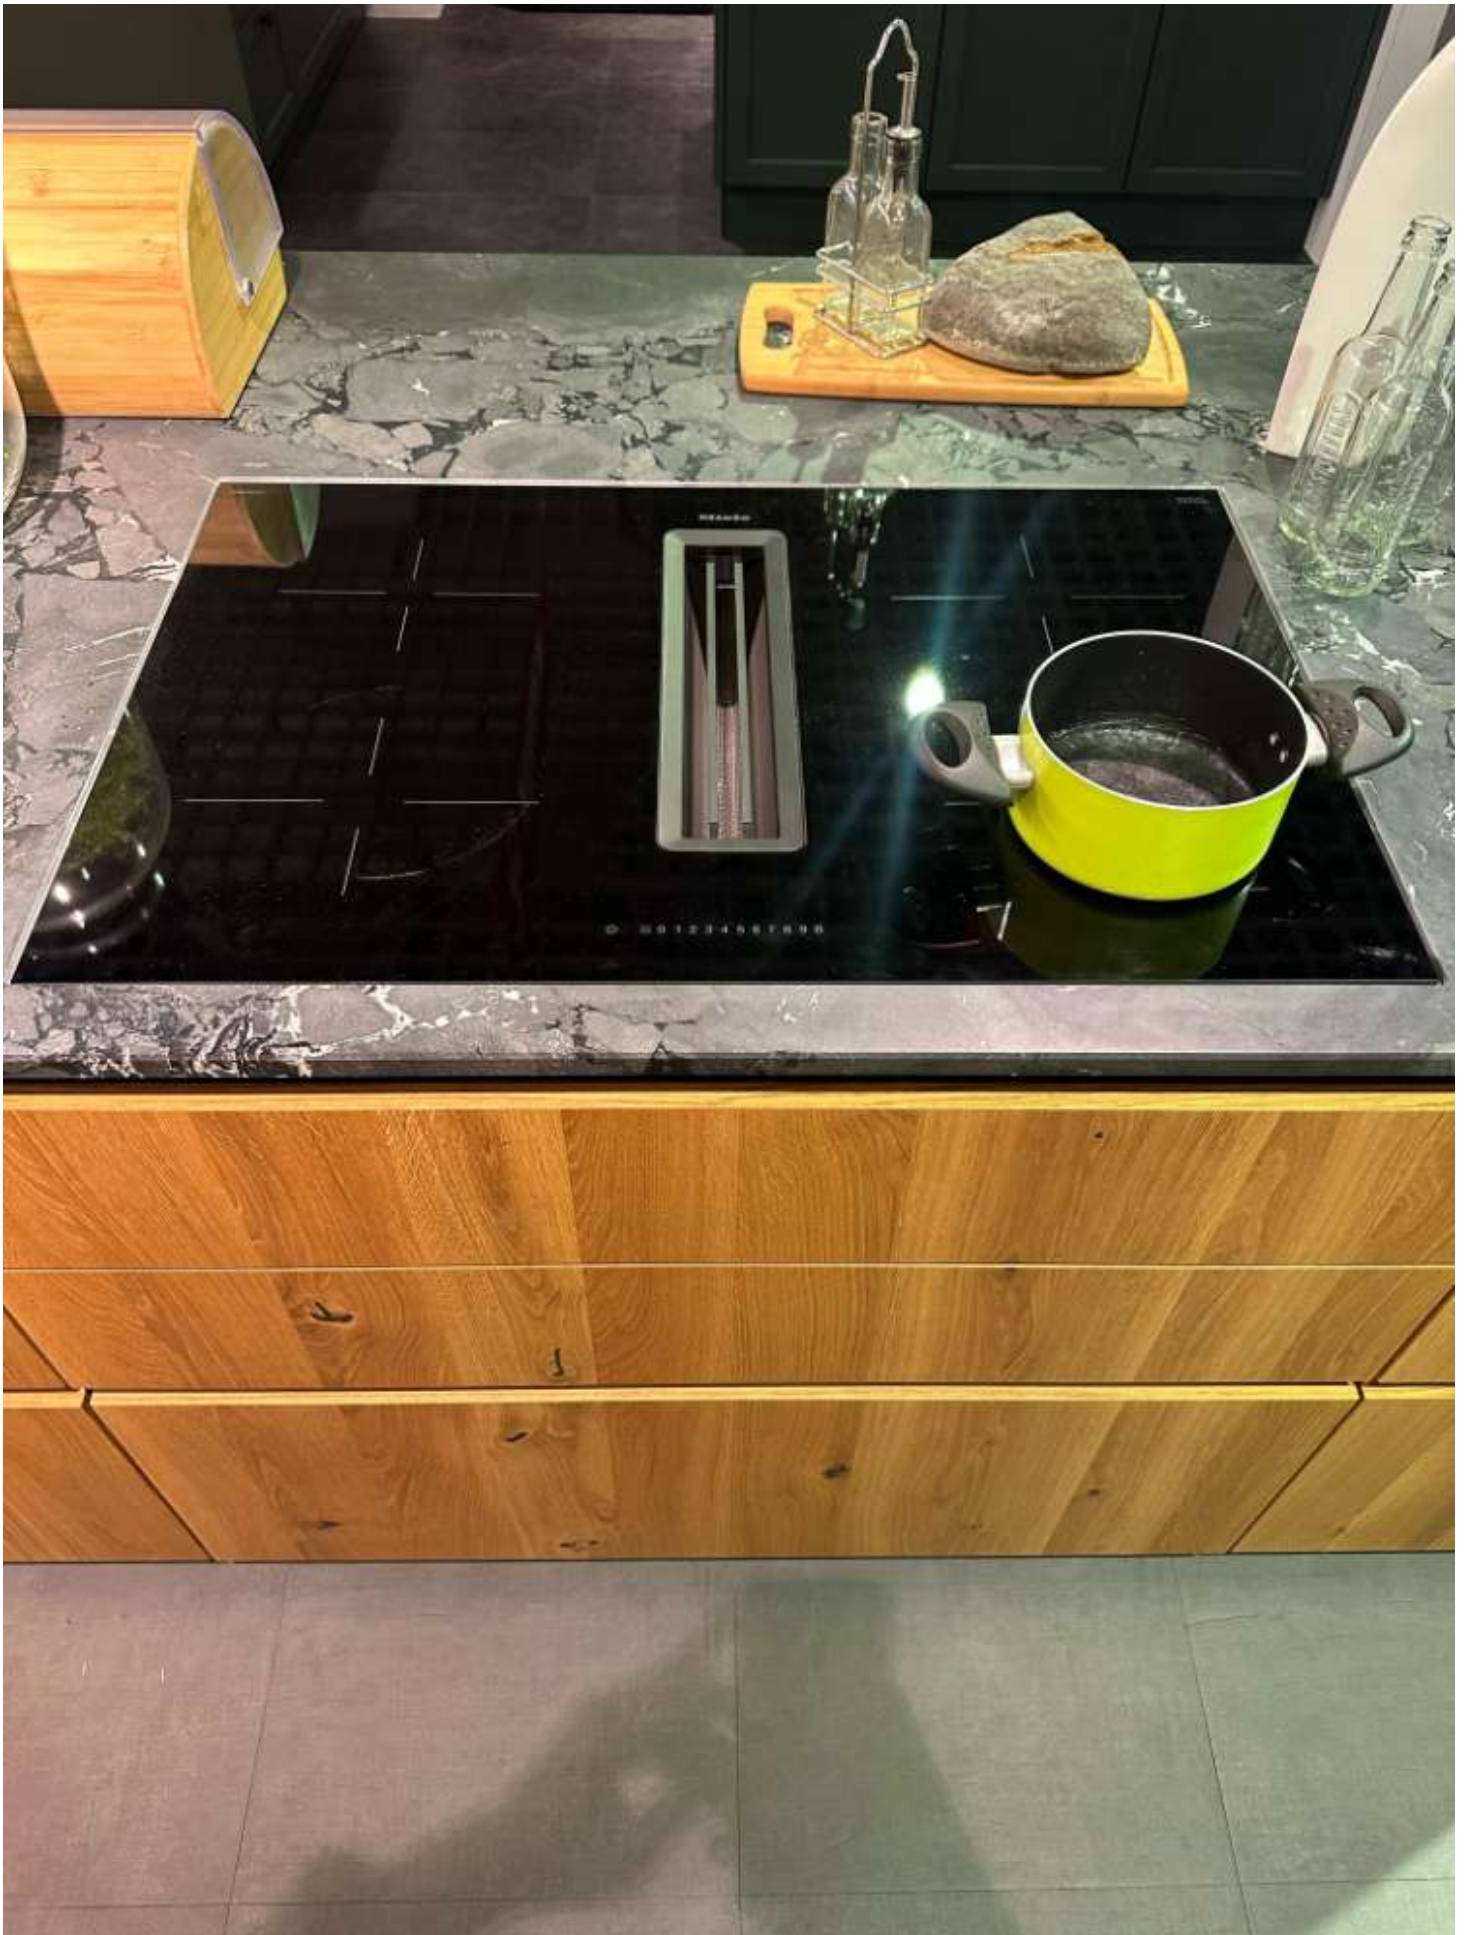

Ort, Land

Esslingen-Sirnau, Deutschland

Icons for various oven functions: power, defrost, grill, steam, etc.

Miele

MIELE

KD 7714 E ACTIVE

229 kWh/annum

84L