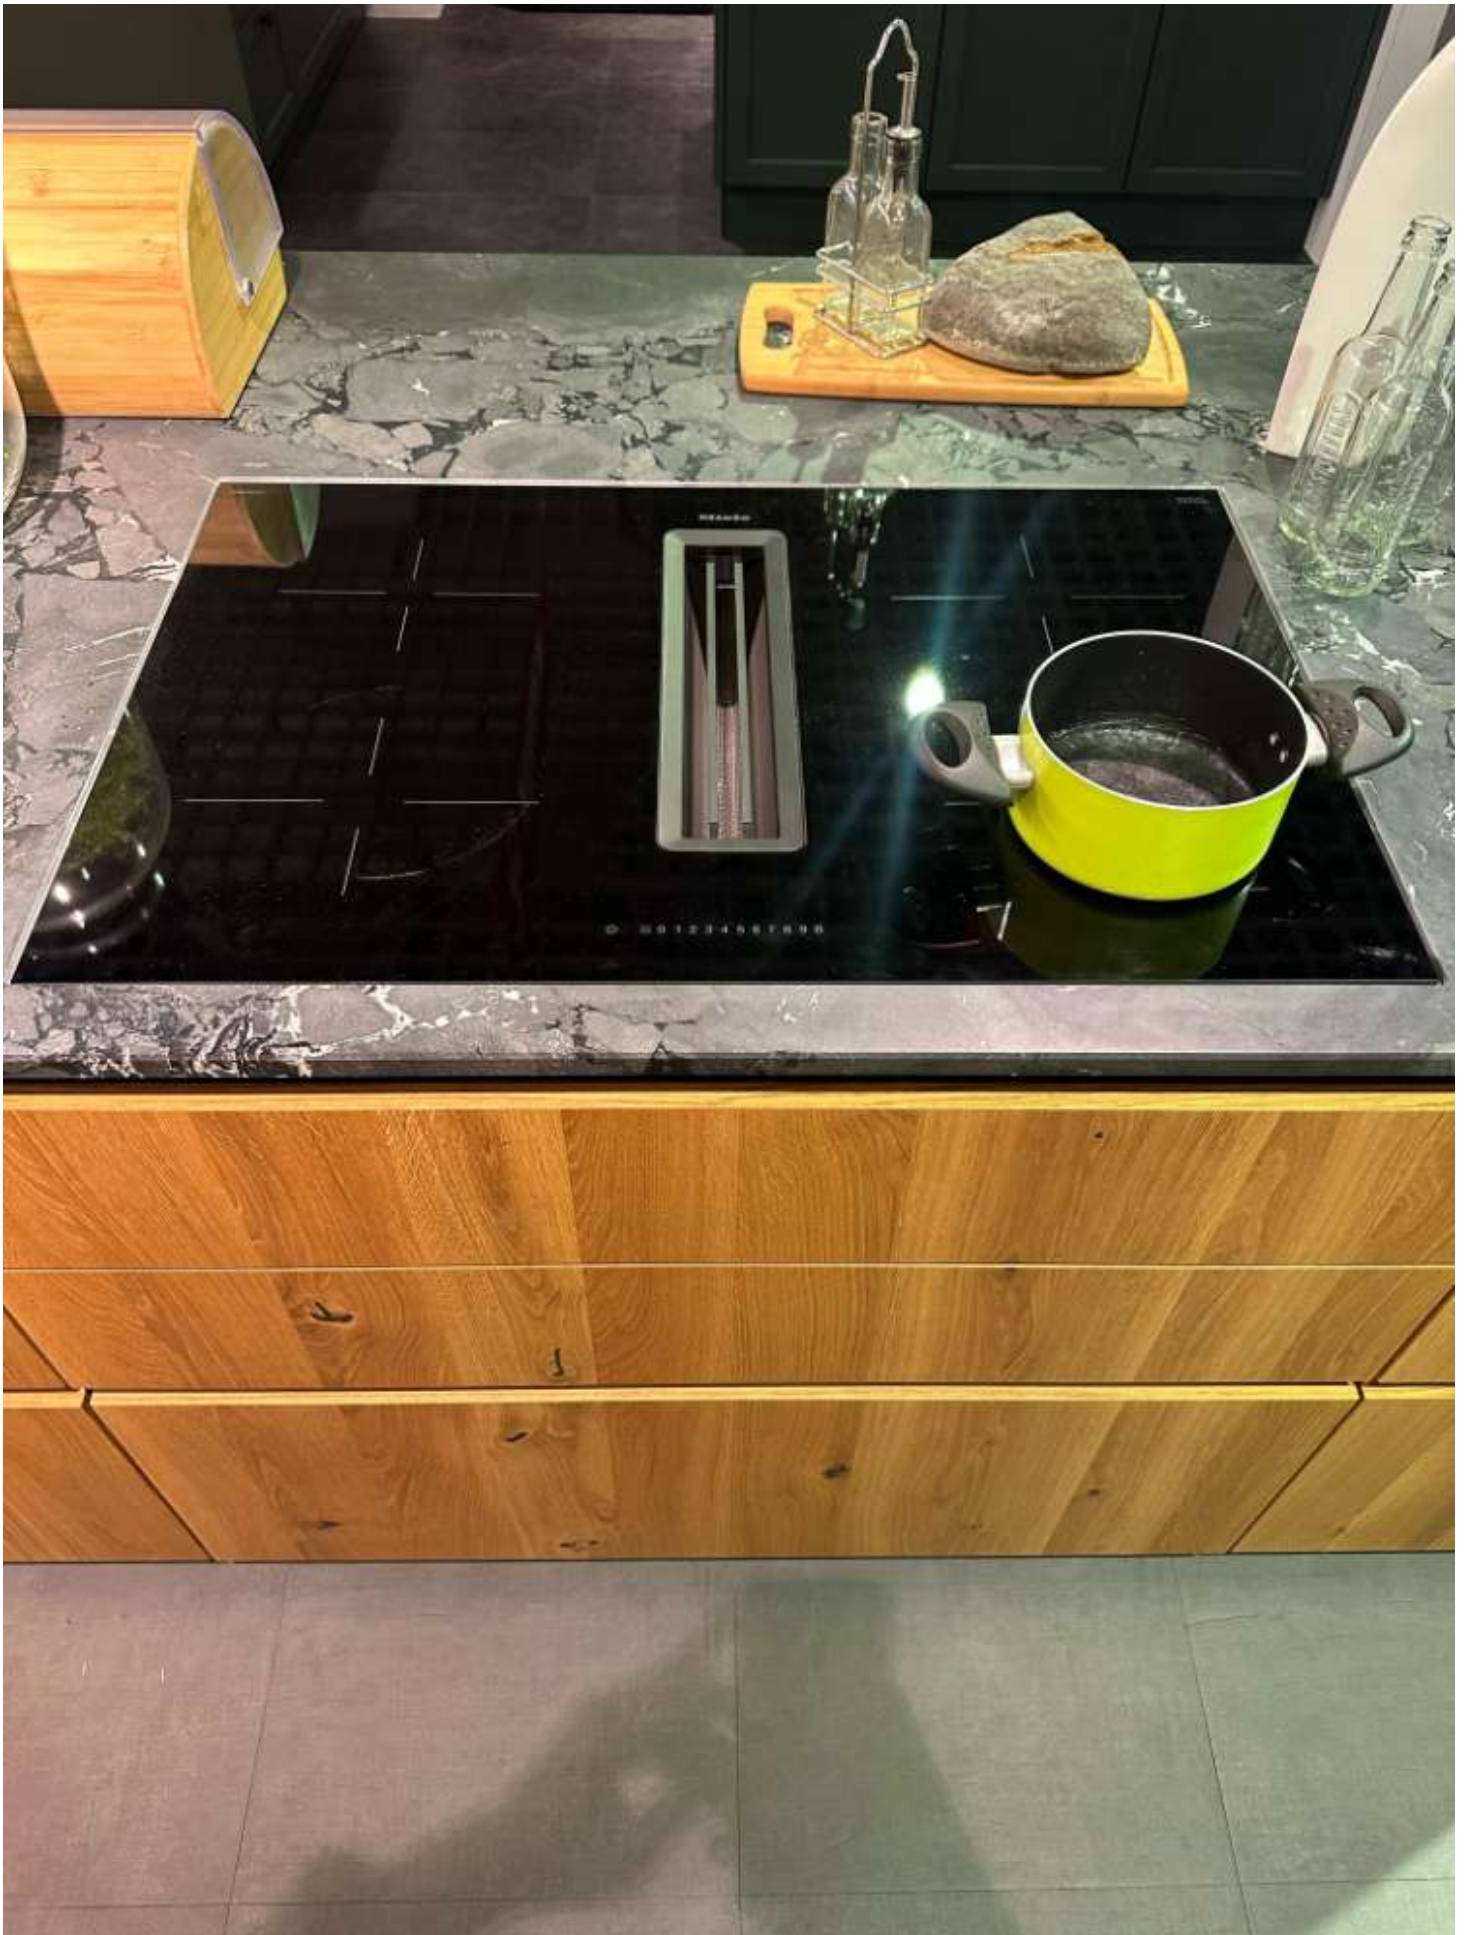

Icons for various oven functions: defrost, grill, steam, etc.

Power button, Start, Stop, and other control buttons.

Miele

MIELE

KD 7714 E ACTIVE

**229** kWh/annum

**84**L

**183**L